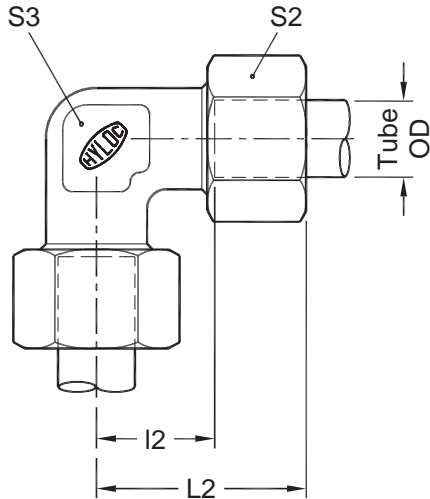

Equal Elbow Couplings

W

Metric Tube end as per ISO 8434

*

Part No.	Series	Tube OD	I 2	L2	S2	S3
W06PL	Light L 250 bar	6	12.0	27.5	14	12
W08PL		8	14.0	29.0	17	12
W10PL		10	15.0	30.5	19	14
W12PL		12	17.0	32.0	22	17
W15PL		15	21.0	37.0	27	22
W18PL	160 bar	18	23.5	40.5	32	24
W22PL		22	27.5	44.5	36	27
W28PL	100 bar	28	30.5	48.5	41	36
W35PL		35	34.5	57.5	50	41
W42PL		42	40.0	63.5	60	50
W06PS	Heavy S 630 bar	6	16.0	31.5	17	12
W08PS		8	17.0	32.0	19	14
W10PS		10	17.5	34.5	22	17
W12PS		12	21.5	38.0	24	19
W16PS	400 bar	16	24.5	43.5	30	24
W20PS		20	26.5	49.0	36	27
W25PS		25	30.0	55.0	46	36
W30PS	250 bar	30	35.5	63.5	50	41
W38PS		38	41.0	72.5	60	50

Dimensions in mm

DIN Fittings

* Dimensions given are approx figures with tightened nut.